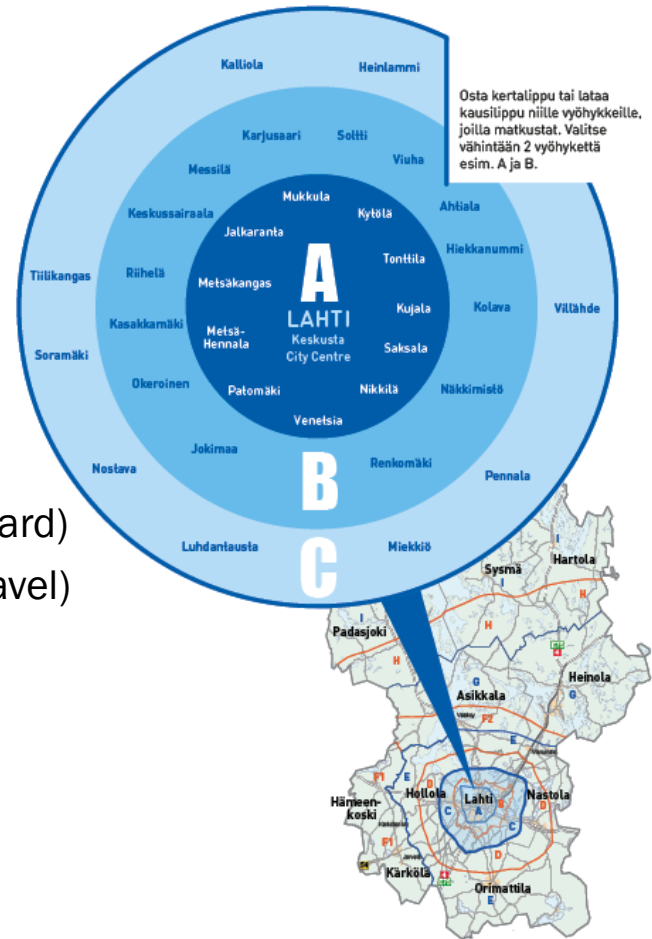

Public Transport in Lahti

LSL – Lahden seudun liikenne, Lahti Region Transport

LSL 26.8.2020

LAHTI

Contracted transport services in Päijät-Häme area

- Local and regional bus transport is carried out by LSL (Lahten seudun liikenne, Lahti Region Transport).
- You find routes and schedules on site www.lsl.fi

Waltti – ticket system

- Zone fare system
- 10 zones from A to I (city center zones A-B)
- Ticket types:
 - Single tickets from the driver (cash only)
 - Single tickets from ticket machine (credit/debit card)
 - Season tickets, f.ex 30days (starting from first travel)
 - Value card
 - Day tickets
 - Mobile tickets

Waltti group of ages

- Adult
- Child age 7-16
- Youth age 17-19
- Student (no age limit)
- Senior age 65 (lower cost with Value card on weekdays from 9am to 2pm and weekends all day)

For free

- Child under 7 year old
- Prams, baby carriage
- Rollators
- Wheelchair and escort
- Blind persons escort
- Veterans for free (need own card)
- Child groups (school/nursery card)